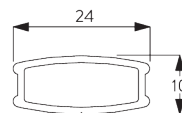

SYSTEM SPECIFICATIONS

A. SYSTEM DIMENSIONS

3 m

65 cm
(up to a height of 2 m)

80 cm
(up to a height of 3.4 m)

3.4 m

5 m²

Slat stack heights

		50	100	150	200	250	300	340
16 / 25 mm	X	6	8	10	12	14	15	17

(cm)

B. PROFILE

Profile information

SG 8102
Profile

SG 8003
Bottom bar 16 mm

SG 8004
Bottom bar 24 mm

SG 8025
Shaft

C. HOW TO MEASURE

A: System width
B: System height

FITTING

A. FITTING INFORMATION

For detailed fitting information, visit the Silent Gliss website.

Fixing points

Note:
Never position the brackets SG 8201 on the take up reels.

Side-by-side fitting

B. CEILING FITTING

Bracket SG 8201

SG 8201
Bracket

C. WALL FITTING

Smart Fix

Smart Fix SG 11200 - SG 11203 and bracket SG 8201:
Screw SG 10395 (M4x6) needed.

Square Smart Fix SG 11210 - SG 11213 and bracket SG 8201:
Screw SG 10395 (M4x6) needed.