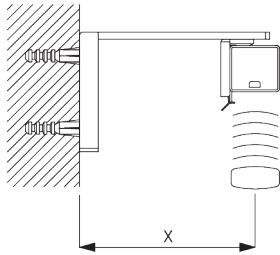

		50	100	150	200	250	300	340
16 / 25 mm	X	6	8	10	12	14	15	17

(cm)

B. PROFILE

Profile information

SG 8102
Profile

SG 8003
Bottom bar 16 mm

SG 8004
Bottom bar 24 mm

SG 8025
Shaft

C. HOW TO MEASURE

A: System width
B: System height

FITTING

A. FITTING INFORMATION

For detailed fitting information, visit the Silent Gliss website.

Fixing points

Note:
Never position the brackets SG 8201 on the take up reels.

Side-by-side fitting

B. CEILING FITTING

Bracket SG 8201

SG 8201
Bracket

C. WALL FITTING

Smart Fix

Smart Fix SG 11200 - SG 11203 and bracket SG 8201:
Screw SG 10395 (M4x6) needed.

Square Smart Fix SG 11210 - SG 11213 and bracket SG 8201:
Screw SG 10395 (M4x6) needed.