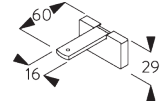

Side-by-side fitting

B. CEILING FITTING

Bracket SG 8201

SG 8201
Bracket

C. WALL FITTING

Smart Fix

Smart Fix SG 11200 - SG 11203 and bracket SG 8201:
Screw SG 10395 (M4x6) needed.

Square Smart Fix SG 11210 - SG 11213 and bracket SG 8201:
Screw SG 10395 (M4x6) needed.

Universal Smart Fix SG 11154 - SG 11156 and bracket SG 8201:
Screw SG 10407 (M4x10) needed.

Smart Fix	X mm
SG 11200 / SG 11210	57
SG 11201 / SG 11211	77
SG 11202 / SG 11212	97
SG 11203 / SG 11213	117
SG 11154	107-135
SG 11155	137-165
SG 11156	187-215

SG 8201
Bracket

SG 10395
Pan head screw M4x6

SG 10407
Pan head screw M4x10

SG 11200
Smart Fix 60 mm

SG 11201
Smart Fix 80 mm

SG 11202
Smart Fix 100 mm

SG 11203
Smart Fix 120 mm

SG 11210
Square Smart Fix 60 mm

SG 11211
Square Smart Fix 80 mm

SG 11212
Square Smart Fix 100 mm

SG 11213
Square Smart Fix 120 mm

SG 11154
Universal Smart Fix 120 mm

SG 11155
Universal Smart Fix 150 mm

SG 11156
Universal Smart Fix 200 mm