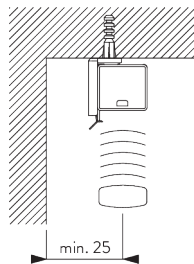

		50	100	150	200	250	300	340
16 / 25 mm	X	6	8	10	12	14	15	17

(cm)

B. PROFILE

Profile information

SG 8102
Profile

SG 8003
Bottom bar 16 mm

SG 8004
Bottom bar 24 mm

SG 8025
Shaft

C. HOW TO MEASURE

A: System width
B: System height

FITTING

A. FITTING INFORMATION

For detailed fitting information, visit the Silent Gliss website.

Fixing points

Note:
Never position the brackets SG 8201 on the take up reels.

Side-by-side fitting

B. CEILING FITTING

Bracket SG 8201

SG 8201
Bracket

C. WALL FITTING

Smart Fix

Smart Fix SG 11200 - SG 11203 and bracket SG 8201:
Screw SG 10395 (M4x6) needed.

Square Smart Fix SG 11210 - SG 11213 and bracket SG 8201:
Screw SG 10395 (M4x6) needed.