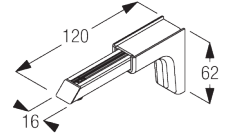

Side-by-side fitting

B. CEILING FITTING

Bracket SG 8201

SG 8201
Bracket

C. WALL FITTING

Smart Fix

Smart Fix SG 11200 - SG 11203 and bracket SG 8201:
Screw SG 10395 (M4x6) needed.

Square Smart Fix SG 11210 - SG 11213 and bracket SG 8201:
Screw SG 10395 (M4x6) needed.

Universal Smart Fix SG 11154 - SG 11156 and bracket SG 8201:
Screw SG 10407 (M4x10) needed.

Smart Fix	X mm
SG 11200 / SG 11210	57
SG 11201 / SG 11211	77
SG 11202 / SG 11212	97
SG 11203 / SG 11213	117
SG 11154	107-135
SG 11155	137-165
SG 11156	187-215

SG 8201
Bracket

SG 10395
Pan head screw M4x6

SG 10407
Pan head screw M4x10

SG 11200
Smart Fix 60 mm

SG 11201
Smart Fix 80 mm

SG 11202
Smart Fix 100 mm

SG 11203
Smart Fix 120 mm

SG 11210
Square Smart Fix 60 mm

SG 11211
Square Smart Fix 80 mm

SG 11212
Square Smart Fix 100 mm

SG 11213
Square Smart Fix 120 mm

SG 11154
Universal Smart Fix 120 mm

SG 11155
Universal Smart Fix 150 mm

SG 11156
Universal Smart Fix 200 mm