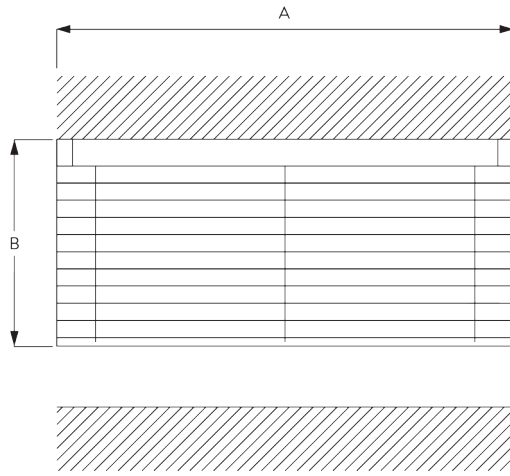

SYSTEM SPECIFICATIONS

A. SYSTEM DIMENSIONS

3 m

65 cm
(up to a height of 2 m)

80 cm
(up to a height of 3.4 m)

3.4 m

5 m²

Slat stack heights

		50	100	150	200	250	300	340
16 / 25 mm	X	6	8	10	12	14	15	17

(cm)

B. PROFILE

Profile information

SG 8102
Profile

SG 8003
Bottom bar 16 mm

SG 8004
Bottom bar 24 mm

SG 8025
Shaft

C. HOW TO MEASURE

A: System width
B: System height

FITTING

A. FITTING INFORMATION

For detailed fitting information, visit the Silent Gliss website.

Fixing points

Note:
Never position the brackets SG 8201 on the take up reels.