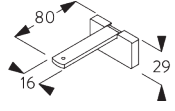

Side-by-side fitting

B. CEILING FITTING

Bracket SG 8201

SG 8201
Bracket

C. WALL FITTING

Smart Fix

Smart Fix SG 11200 - SG 11203 and bracket SG 8201:
Screw SG 10395 (M4x6) needed.

Square Smart Fix SG 11210 - SG 11213 and bracket SG 8201:
Screw SG 10395 (M4x6) needed.

Universal Smart Fix SG 11154 - SG 11156 and bracket SG 8201:
Screw SG 10407 (M4x10) needed.

Smart Fix	X mm
SG 11200 / SG 11210	57
SG 11201 / SG 11211	77
SG 11202 / SG 11212	97
SG 11203 / SG 11213	117
SG 11154	107-135
SG 11155	137-165
SG 11156	187-215

SG 8201
Bracket

SG 10395
Pan head screw M4x6

SG 10407
Pan head screw M4x10

SG 11200
Smart Fix 60 mm

SG 11201
Smart Fix 80 mm

SG 11202
Smart Fix 100 mm

SG 11203
Smart Fix 120 mm

SG 11210
Square Smart Fix 60 mm

SG 11211
Square Smart Fix 80 mm

SG 11212
Square Smart Fix 100 mm

SG 11213
Square Smart Fix 120 mm

SG 11154
Universal Smart Fix 120 mm

SG 11155
Universal Smart Fix 150 mm

SG 11156
Universal Smart Fix 200 mm