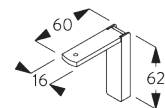

Side-by-side fitting

B. CEILING FITTING

Bracket SG 8201

SG 8201
Bracket

C. WALL FITTING

Smart Fix

Smart Fix SG 11200 - SG 11203 and bracket SG 8201:
Screw SG 10395 (M4x6) needed.

Square Smart Fix SG 11210 - SG 11213 and bracket SG 8201:
Screw SG 10395 (M4x6) needed.

Universal Smart Fix SG 11154 - SG 11156 and bracket SG 8201:
Screw SG 10407 (M4x10) needed.

Smart Fix	X mm
SG 11200 / SG 11210	57
SG 11201 / SG 11211	77
SG 11202 / SG 11212	97
SG 11203 / SG 11213	117
SG 11154	107-135
SG 11155	137-165
SG 11156	187-215

SG 8201
Bracket

SG 10395
Pan head screw M4x6

SG 10407
Pan head screw M4x10

SG 11200
Smart Fix 60 mm

SG 11201
Smart Fix 80 mm

SG 11202
Smart Fix 100 mm

SG 11203
Smart Fix 120 mm

SG 11210
Square Smart Fix 60 mm