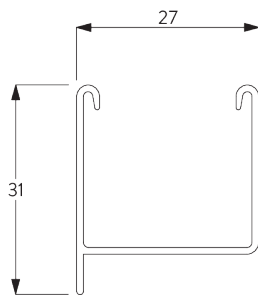

SG 8250

PRODUCT INFORMATION

- **Operation:** motorised
- **Range:** S - M
- **Fitting:** ceiling, wall
- **Colours:** refer to Silent Gliss slat collection

Features:

- Optimised light control
- Various control options
- Slat width: 25 mm (standard), 16 mm

SYSTEM SPECIFICATIONS

A. SYSTEM DIMENSIONS

3 m

65 cm
(up to a height of 2 m)

80 cm
(up to a height of 3.4 m)

3.4 m

5 m²

Slat stack heights

		50	100	150	200	250	300	340
16 / 25 mm	X	6	8	10	12	14	15	17

(cm)

B. PROFILE

Profile information

SG 8102
Profile

SG 8003
Bottom bar 16 mm

SG 8004
Bottom bar 24 mm

SG 8025
Shaft

C. HOW TO MEASURE

A: System width
B: System height

FITTING

A. FITTING INFORMATION

For detailed fitting information, visit the Silent Gliss website.

Fixing points

Note:
Never position the brackets SG 8201 on the take up reels.