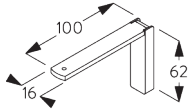

Side-by-side fitting

B. CEILING FITTING

Bracket SG 8201

SG 8201
Bracket

C. WALL FITTING

Smart Fix

Smart Fix SG 11200 - SG 11203 and bracket SG 8201:
Screw SG 10395 (M4x6) needed.

Square Smart Fix SG 11210 - SG 11213 and bracket SG 8201:
Screw SG 10395 (M4x6) needed.

SG 8201
Bracket

SG 10395
Pan head screw M4x6

SG 10407
Pan head screw M4x10

SG 11200
Smart Fix 60 mm

SG 11201
Smart Fix 80 mm

SG 11202
Smart Fix 100 mm

SG 11203
Smart Fix 120 mm

SG 11210
Square Smart Fix 60 mm

SG 11211
Square Smart Fix 80 mm

SG 11212
Square Smart Fix 100 mm

SG 11213
Square Smart Fix 120 mm

SG 11154
Universal Smart Fix 120 mm

SG 11155
Universal Smart Fix 150 mm

SG 11156
Universal Smart Fix 200 mm