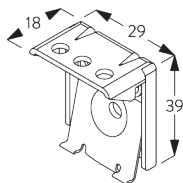

		50	100	150	200	250	300	340
16 / 25 mm	X	6	8	10	12	14	15	17

(cm)

B. PROFILE

Profile information

SG 8102
Profile

SG 8003
Bottom bar 16 mm

SG 8004
Bottom bar 24 mm

SG 8025
Shaft

C. HOW TO MEASURE

A: System width
B: System height

FITTING

A. FITTING INFORMATION

For detailed fitting information, visit the Silent Gliss website.

Fixing points

Note:
Never position the brackets SG 8201 on the take up reels.

Side-by-side fitting

B. CEILING FITTING

Bracket SG 8201

SG 8201
Bracket

C. WALL FITTING

Smart Fix

Smart Fix SG 11200 - SG 11203 and bracket SG 8201:
Screw SG 10395 (M4x6) needed.

Square Smart Fix SG 11210 - SG 11213 and bracket SG 8201:
Screw SG 10395 (M4x6) needed.

Universal Smart Fix SG 11154 - SG 11156 and bracket SG 8201:
Screw SG 10407 (M4x10) needed.

Smart Fix	X mm
SG 11200 / SG 11210	57
SG 11201 / SG 11211	77
SG 11202 / SG 11212	97
SG 11203 / SG 11213	117
SG 11154	107-135
SG 11155	137-165
SG 11156	187-215