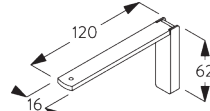

Side-by-side fitting

B. CEILING FITTING

Bracket SG 8201

SG 8201
Bracket

C. WALL FITTING

Smart Fix

Smart Fix SG 11200 - SG 11203 and bracket SG 8201:
Screw SG 10395 (M4x6) needed.

Square Smart Fix SG 11210 - SG 11213 and bracket SG 8201:
Screw SG 10395 (M4x6) needed.

SG 8201
Bracket

SG 10395
Pan head screw M4x6

SG 10407
Pan head screw M4x10

SG 11200
Smart Fix 60 mm

SG 11201
Smart Fix 80 mm

SG 11202
Smart Fix 100 mm

SG 11203
Smart Fix 120 mm

SG 11210
Square Smart Fix 60 mm

SG 11211
Square Smart Fix 80 mm

SG 11212
Square Smart Fix 100 mm

SG 11213
Square Smart Fix 120 mm

SG 11154
Universal Smart Fix 120 mm

SG 11155
Universal Smart Fix 150 mm

SG 11156
Universal Smart Fix 200 mm