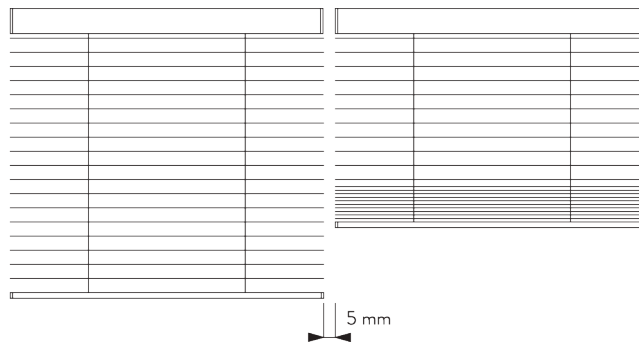

SYSTEM SPECIFICATIONS

A. SYSTEM DIMENSIONS

3 m

65 cm
(up to a height of 2 m)

80 cm
(up to a height of 3.4 m)

3.4 m

5 m²

Slat stack heights

		50	100	150	200	250	300	340
16 / 25 mm	X	6	8	10	12	14	15	17

(cm)

B. PROFILE

Profile information

SG 8102
Profile

SG 8003
Bottom bar 16 mm

SG 8004
Bottom bar 24 mm

SG 8025
Shaft

C. HOW TO MEASURE

A: System width
B: System height

FITTING

A. FITTING INFORMATION

For detailed fitting information, visit the Silent Gliss website.

Fixing points

Note:
Never position the brackets SG 8201 on the take up reels.

Side-by-side fitting

B. CEILING FITTING

Bracket SG 8201

SG 8201
Bracket

C. WALL FITTING

Smart Fix

Smart Fix SG 11200 - SG 11203 and bracket SG 8201:
Screw SG 10395 (M4x6) needed.

Square Smart Fix SG 11210 - SG 11213 and bracket SG 8201:
Screw SG 10395 (M4x6) needed.