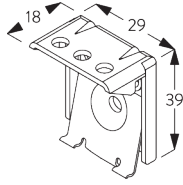

SYSTEM SPECIFICATIONS

A. SYSTEM DIMENSIONS

3 m

65 cm
(up to a height of 2 m)

80 cm
(up to a height of 3.4 m)

3.4 m

5 m²

Slat stack heights

		50	100	150	200	250	300	340
16 / 25 mm	X	6	8	10	12	14	15	17

(cm)

B. PROFILE

Profile information

SG 8102
Profile

SG 8003
Bottom bar 16 mm

SG 8004
Bottom bar 24 mm

SG 8025
Shaft

C. HOW TO MEASURE

A: System width
B: System height

FITTING

A. FITTING INFORMATION

For detailed fitting information, visit the Silent Gliss website.

Fixing points

Note:
Never position the brackets SG 8201 on the take up reels.

Side-by-side fitting

B. CEILING FITTING

Bracket SG 8201

SG 8201
Bracket

C. WALL FITTING

Smart Fix

Smart Fix SG 11200 - SG 11203 and bracket SG 8201:
Screw SG 10395 (M4x6) needed.

Square Smart Fix SG 11210 - SG 11213 and bracket SG 8201:
Screw SG 10395 (M4x6) needed.