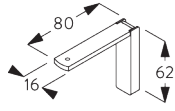

Side-by-side fitting

B. CEILING FITTING

Bracket SG 8201

SG 8201
Bracket

C. WALL FITTING

Smart Fix

Smart Fix SG 11200 - SG 11203 and bracket SG 8201:
Screw SG 10395 (M4x6) needed.

Square Smart Fix SG 11210 - SG 11213 and bracket SG 8201:
Screw SG 10395 (M4x6) needed.

SG 8201
Bracket

SG 10395
Pan head screw M4x6

SG 10407
Pan head screw M4x10

SG 11200
Smart Fix 60 mm

SG 11201
Smart Fix 80 mm

SG 11202
Smart Fix 100 mm

SG 11203
Smart Fix 120 mm

SG 11210
Square Smart Fix 60 mm

SG 11211
Square Smart Fix 80 mm

SG 11212
Square Smart Fix 100 mm

SG 11213
Square Smart Fix 120 mm

SG 11154
Universal Smart Fix 120 mm

SG 11155
Universal Smart Fix 150 mm

SG 11156
Universal Smart Fix 200 mm