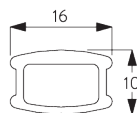

SYSTEM SPECIFICATIONS

A. SYSTEM DIMENSIONS

3 m

65 cm
(up to a height of 2 m)

80 cm
(up to a height of 3.4 m)

3.4 m

5 m²

Slat stack heights

		50	100	150	200	250	300	340
16 / 25 mm	X	6	8	10	12	14	15	17

(cm)

B. PROFILE

Profile information

SG 8102
Profile

SG 8003
Bottom bar 16 mm

SG 8004
Bottom bar 24 mm

SG 8025
Shaft

C. HOW TO MEASURE

A: System width
B: System height

FITTING

A. FITTING INFORMATION

For detailed fitting information, visit the Silent Gliss website.

Fixing points

Note:
Never position the brackets SG 8201 on the take up reels.

Side-by-side fitting

B. CEILING FITTING

Bracket SG 8201

SG 8201
Bracket

C. WALL FITTING

Smart Fix

Smart Fix SG 11200 - SG 11203 and bracket SG 8201:
Screw SG 10395 (M4x6) needed.

Square Smart Fix SG 11210 - SG 11213 and bracket SG 8201:
Screw SG 10395 (M4x6) needed.