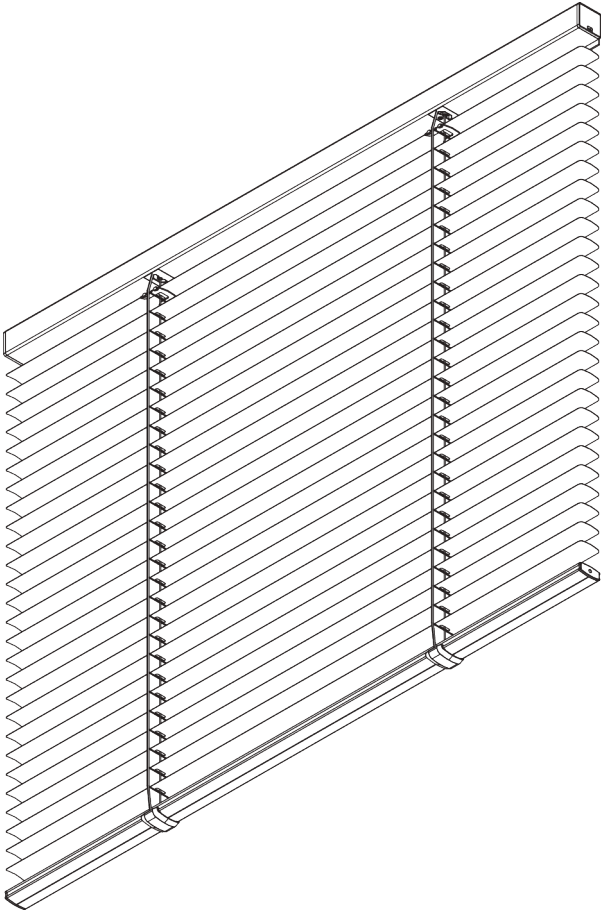

SG 8250

PRODUCT INFORMATION

- **Operation:** motorised
- **Range:** S - M
- **Fitting:** ceiling, wall
- **Colours:** refer to Silent Gliss slat collection

Features:

- Optimised light control
- Various control options
- Slat width: 25 mm (standard), 16 mm

SYSTEM SPECIFICATIONS

A. SYSTEM DIMENSIONS

3 m

65 cm
(up to a height of 2 m)

80 cm
(up to a height of 3.4 m)

3.4 m

5 m²

Slat stack heights

		50	100	150	200	250	300	340
16 / 25 mm	X	6	8	10	12	14	15	17

(cm)

B. PROFILE

Profile information

SG 8102
Profile

SG 8003
Bottom bar 16 mm

SG 8004
Bottom bar 24 mm

SG 8025
Shaft