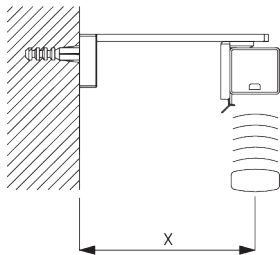

		50	100	150	200	250	300	340
16 / 25 mm	X	6	8	10	12	14	15	17

(cm)

B. PROFILE

Profile information

SG 8102
Profile

SG 8003
Bottom bar 16 mm

SG 8004
Bottom bar 24 mm

SG 8025
Shaft

C. HOW TO MEASURE

A: System width
B: System height

FITTING

A. FITTING INFORMATION

For detailed fitting information, visit the Silent Gliss website.

Fixing points

Note:
Never position the brackets SG 8201 on the take up reels.

Side-by-side fitting

B. CEILING FITTING

Bracket SG 8201

SG 8201
Bracket

C. WALL FITTING

Smart Fix

Smart Fix SG 11200 - SG 11203 and bracket SG 8201:
Screw SG 10395 (M4x6) needed.

Square Smart Fix SG 11210 - SG 11213 and bracket SG 8201:
Screw SG 10395 (M4x6) needed.