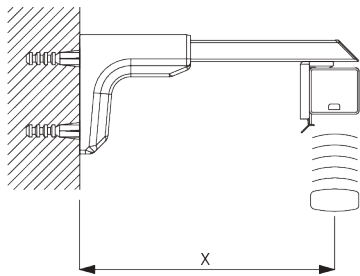

C. HOW TO MEASURE

A: System width
B: System height

FITTING

A. FITTING INFORMATION

For detailed fitting information, visit the Silent Gliss website.

Fixing points

Note:
Never position the brackets SG 8201 on the take up reels.

Side-by-side fitting

B. CEILING FITTING

Bracket SG 8201

SG 8201
Bracket

C. WALL FITTING

Smart Fix

Smart Fix SG 11200 - SG 11203 and bracket SG 8201:
Screw SG 10395 (M4x6) needed.

Square Smart Fix SG 11210 - SG 11213 and bracket SG 8201:
Screw SG 10395 (M4x6) needed.

Universal Smart Fix SG 11154 - SG 11156 and bracket SG 8201:
Screw SG 10407 (M4x10) needed.

Smart Fix	X mm
SG 11200 / SG 11210	57
SG 11201 / SG 11211	77
SG 11202 / SG 11212	97
SG 11203 / SG 11213	117
SG 11154	107-135
SG 11155	137-165
SG 11156	187-215