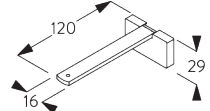

Side-by-side fitting

B. CEILING FITTING

Bracket SG 8201

SG 8201
Bracket

C. WALL FITTING

Smart Fix

Smart Fix SG 11200 - SG 11203 and bracket SG 8201:
Screw SG 10395 (M4x6) needed.

Square Smart Fix SG 11210 - SG 11213 and bracket SG 8201:
Screw SG 10395 (M4x6) needed.

SG 8201
Bracket

SG 10395
Pan head screw M4x6

SG 10407
Pan head screw M4x10

SG 11200
Smart Fix 60 mm

SG 11201
Smart Fix 80 mm

SG 11202
Smart Fix 100 mm

SG 11203
Smart Fix 120 mm

SG 11210
Square Smart Fix 60 mm

SG 11211
Square Smart Fix 80 mm

SG 11212
Square Smart Fix 100 mm

SG 11213
Square Smart Fix 120 mm

SG 11154
Universal Smart Fix 120 mm

SG 11155
Universal Smart Fix 150 mm

SG 11156
Universal Smart Fix 200 mm