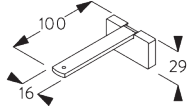

Side-by-side fitting

B. CEILING FITTING

Bracket SG 8201

SG 8201
Bracket

C. WALL FITTING

Smart Fix

Smart Fix SG 11200 - SG 11203 and bracket SG 8201:
Screw SG 10395 (M4x6) needed.

Square Smart Fix SG 11210 - SG 11213 and bracket SG 8201:
Screw SG 10395 (M4x6) needed.

SG 8201
Bracket

SG 10395
Pan head screw M4x6

SG 10407
Pan head screw M4x10

SG 11200
Smart Fix 60 mm

SG 11201
Smart Fix 80 mm

SG 11202
Smart Fix 100 mm

SG 11203
Smart Fix 120 mm

SG 11210
Square Smart Fix 60 mm

SG 11211
Square Smart Fix 80 mm

SG 11212
Square Smart Fix 100 mm

SG 11213
Square Smart Fix 120 mm

SG 11154
Universal Smart Fix 120 mm

SG 11155
Universal Smart Fix 150 mm

SG 11156
Universal Smart Fix 200 mm