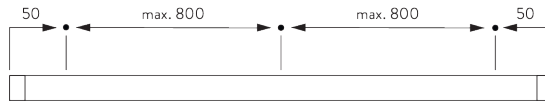

SYSTEM SPECIFICATIONS

A. SYSTEM DIMENSIONS

3 m

65 cm
(up to a height of 2 m)

80 cm
(up to a height of 3.4 m)

3.4 m

5 m²

Slat stack heights

		50	100	150	200	250	300	340
16 / 25 mm	X	6	8	10	12	14	15	17

(cm)

B. PROFILE

Profile information

SG 8102
Profile

SG 8003
Bottom bar 16 mm

SG 8004
Bottom bar 24 mm

SG 8025
Shaft

C. HOW TO MEASURE

A: System width
B: System height

FITTING

A. FITTING INFORMATION

For detailed fitting information, visit the Silent Gliss website.

Fixing points

Note:
Never position the brackets SG 8201 on the take up reels.

Side-by-side fitting

B. CEILING FITTING

Bracket SG 8201

SG 8201
Bracket

C. WALL FITTING

Smart Fix

Smart Fix SG 11200 - SG 11203 and bracket SG 8201:
Screw SG 10395 (M4x6) needed.

Square Smart Fix SG 11210 - SG 11213 and bracket SG 8201:
Screw SG 10395 (M4x6) needed.