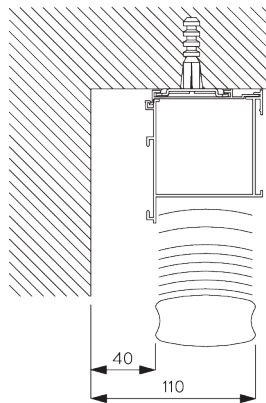

Wooden

	50 mm	X								
			60	90	120	150	180	210	240	275
			12	15	17	20	22	25	27	30

(cm)

Leather

	50 mm	X								
			60	90	120	150	180	210	240	275
			16	18	20	22	24	26	28	30

(cm)

Aluminium

	50 mm	X				
			100	200	300	360
			10	13	17	20

(cm)

B. PROFILE

Profile information

SG 8935
Profile

SG 8936
Profile

C. HOW TO MEASURE

A: System width
B: System height

FITTING

A. FITTING INFORMATION

For detailed fitting information, visit the *Silent Gliss* website.

Fixing points

B. CEILING FITTING

Clamp SG 3003

SG 3003
Clamp

C. WALL FITTING

Clamp SG 3003

SG 3003

Clamp

D. FITTING WITH SIDE GUIDE OPTION

SG 8235

Side guide wire base short

SG 8236

Side guide wire base long

SG 8237