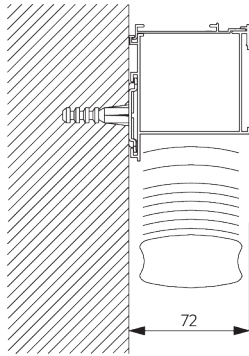

Wooden

	50 mm	X								
			60	90	120	150	180	210	240	275
			12	15	17	20	22	25	27	30

(cm)

Leather

	50 mm	X								
			60	90	120	150	180	210	240	275
			16	18	20	22	24	26	28	30

(cm)

Aluminium

	50 mm	X				
			100	200	300	360
			10	13	17	20

(cm)

B. PROFILE

Profile information

SG 8935
Profile

SG 8936
Profile

C. HOW TO MEASURE

A: System width
B: System height

FITTING

A. FITTING INFORMATION

For detailed fitting information, visit the *Silent Gliss* website.

Fixing points

B. CEILING FITTING

Clamp SG 3003

SG 3003
Clamp

C. WALL FITTING

Clamp SG 3003

SG 3003

Clamp

D. FITTING WITH SIDE GUIDE OPTION

SG 8235

Side guide wire base short

SG 8236

Side guide wire base long

SG 8237