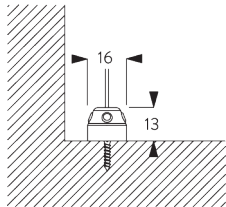

SYSTEM SPECIFICATIONS

A. SYSTEM DIMENSIONS

Wood / Leather: 2.4 m
Aluminium: 3.6 m

65 cm

Wood / Leather: 2.75 m
Aluminium: 3.6 m

Wood / Leather: 4.6 m²
Aluminium: 10 m²

Slat stack heights

Note: stack size will be larger when tapes are used

(cm)

B. PROFILE

Profile information

SG 8935
Profile

SG 8936
Profile

C. HOW TO MEASURE

A: System width
B: System height

FITTING

A. FITTING INFORMATION

For detailed fitting information, visit the *Silent Gliss* website.

Fixing points

B. CEILING FITTING

Clamp SG 3003

SG 3003
Clamp

C. WALL FITTING

Clamp SG 3003

SG 3003

Clamp

D. FITTING WITH SIDE GUIDE OPTION

SG 8235

Side guide wire base short

SG 8236

Side guide wire base long

SG 8237