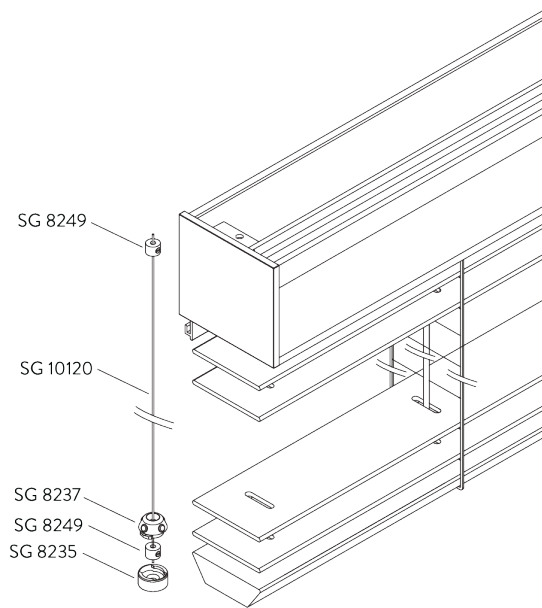

(cm)

B. PROFILE

Profile information

SG 8935
Profile

SG 8936
Profile

C. HOW TO MEASURE

A: System width
B: System height

FITTING

SG 3003

Clamp

D. FITTING WITH SIDE GUIDE OPTION

SG 8235

Side guide wire base short

SG 8236

Side guide wire base long

SG 8237

Side guide wire holder

SG 8249

Side guide device

SG 10120

Side guide wire \varnothing 0.9 mm

SYSTEM OPTIONS

A. HEADRAIL SLAT COVER

- A slat is inserted into the headrail for perfect matching of colours and materials to avoid the need to fit a cumbersome valance.
- For leather slat blinds there is the option of a leather covered headrail at an additional cost.
- Leather covered slats cannot be specified with decorative (external) slat tapes. The blind hardware is supplied matching the slat colour.

B. SIDE GUIDES

Additional parts:

- 2x SG 8235 Side guide wire base short
- 2x SG 8237 Side guide wire holder
- 4x SG 8249 Side guide device
- 2x SG 10120 Side guide wire \varnothing 0.9 mm

Note:

- Up to 15° from vertical