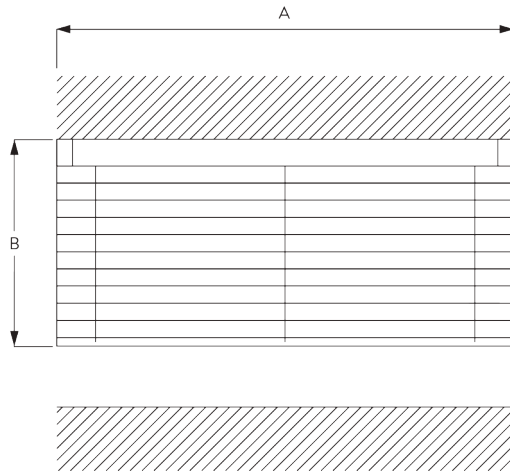

Wooden

	50 mm	X								
			60	90	120	150	180	210	240	275
			12	15	17	20	22	25	27	30

(cm)

Leather

	50 mm	X								
			60	90	120	150	180	210	240	275
			16	18	20	22	24	26	28	30

(cm)

Aluminium

	50 mm	X				
			100	200	300	360
			10	13	17	20

(cm)

B. PROFILE

Profile information

SG 8935
Profile

SG 8936
Profile

C. HOW TO MEASURE

A: System width
B: System height

FITTING