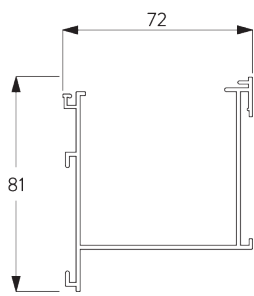

SYSTEM SPECIFICATIONS

A. SYSTEM DIMENSIONS

Wood / Leather: 2.4 m
Aluminium: 3.6 m

65 cm

Wood / Leather: 2.75 m
Aluminium: 3.6 m

Wood / Leather: 4.6 m²
Aluminium: 10 m²

Slat stack heights

Note: stack size will be larger when tapes are used

Wooden

	50 mm	X								
			60	90	120	150	180	210	240	275
			12	15	17	20	22	25	27	30

(cm)

Leather

	50 mm	X								
			60	90	120	150	180	210	240	275
			16	18	20	22	24	26	28	30

(cm)

Aluminium

	50 mm	X				
			100	200	300	360
			10	13	17	20

(cm)

B. PROFILE

Profile information

SG 8935
Profile

SG 8936
Profile

C. HOW TO MEASURE

A: System width
B: System height

FITTING