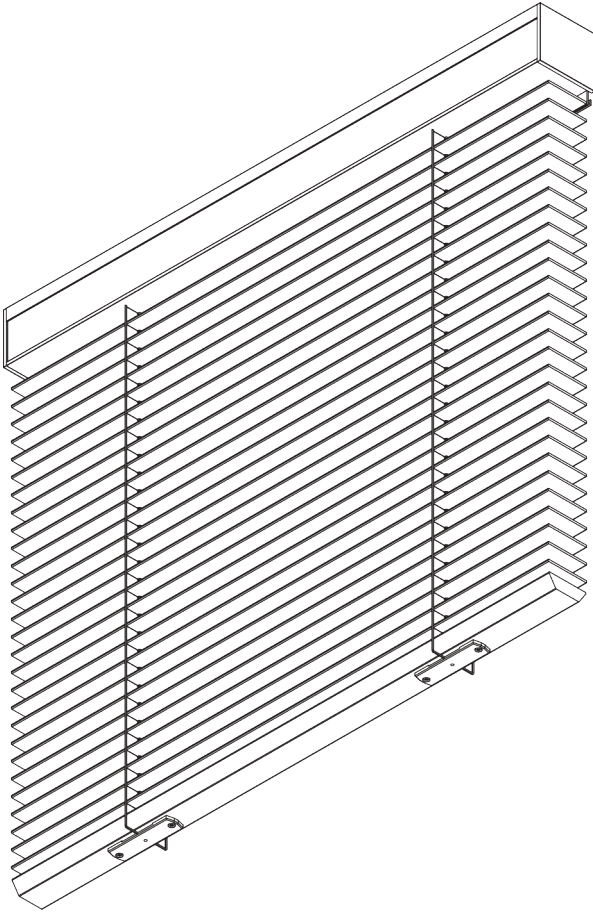

SG 8960

PRODUCT INFORMATION

- **Operation:** motorised
- **Range:** L
- **Fitting:** ceiling, wall
- **Colours:** refer to Silent Gliss slat collection

Features:

- Optimised light control
- Various control options
- Wood, aluminium and leather slats
- Slat width: 50 mm
- Headrail slat cover
- Choice of ladder cord or decorative slat tape

SYSTEM SPECIFICATIONS

A. SYSTEM DIMENSIONS

Wood / Leather: 2.4 m
Aluminium: 3.6 m

65 cm

Wood / Leather: 2.75 m
Aluminium: 3.6 m

Wood / Leather: 4.6 m²
Aluminium: 10 m²

Slat stack heights

Note: stack size will be larger when tapes are used

Wooden

	50 mm	X								
			60	90	120	150	180	210	240	275
			12	15	17	20	22	25	27	30

(cm)

Leather

	50 mm	X								
			60	90	120	150	180	210	240	275
			16	18	20	22	24	26	28	30

(cm)

Aluminium

	50 mm	X				
			100	200	300	360
			10	13	17	20