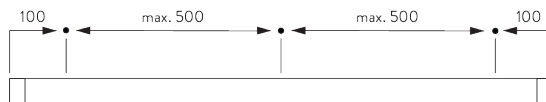

Fixing points