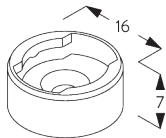

Wooden

	50 mm	X								
			60	90	120	150	180	210	240	275
			12	15	17	20	22	25	27	30

(cm)

Leather

	50 mm	X								
			60	90	120	150	180	210	240	275
			16	18	20	22	24	26	28	30

(cm)

Aluminium

	50 mm	X				
			100	200	300	360
			10	13	17	20

(cm)

B. PROFILE

Profile information

SG 8935
Profile

SG 8936
Profile

C. HOW TO MEASURE

A: System width
B: System height

FITTING

A. FITTING INFORMATION

For detailed fitting information, visit the *Silent Gliss* website.

Fixing points

B. CEILING FITTING

Clamp SG 3003

SG 3003
Clamp

C. WALL FITTING

Clamp SG 3003

SG 3003

Clamp

D. FITTING WITH SIDE GUIDE OPTION

SG 8235

Side guide wire base short

SG 8236

Side guide wire base long

SG 8237