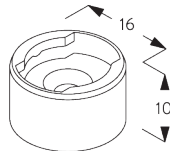

Wooden

	50 mm	X								
			60	90	120	150	180	210	240	275
			12	15	17	20	22	25	27	30

(cm)

Leather

	50 mm	X								
			60	90	120	150	180	210	240	275
			16	18	20	22	24	26	28	30

(cm)

Aluminium

	50 mm	X				
			100	200	300	360
			10	13	17	20

(cm)

B. PROFILE

Profile information

SG 8935
Profile

SG 8936
Profile

C. HOW TO MEASURE

A: System width
B: System height

FITTING

SG 3003

Clamp

D. FITTING WITH SIDE GUIDE OPTION

SG 8235

Side guide wire base short

SG 8236

Side guide wire base long

SG 8237

Side guide wire holder

SG 8249

Side guide device

SG 10120

Side guide wire \varnothing 0.9 mm

SYSTEM OPTIONS

A. HEADRAIL SLAT COVER

- A slat is inserted into the headrail for perfect matching of colours and materials to avoid the need to fit a cumbersome valance.
- For leather slat blinds there is the option of a leather covered headrail at an additional cost.
- Leather covered slats cannot be specified with decorative (external) slat tapes. The blind hardware is supplied matching the slat colour.