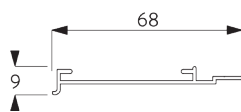

SYSTEM SPECIFICATIONS

A. SYSTEM DIMENSIONS

Wood / Leather: 2.4 m
Aluminium: 3.6 m

65 cm

Wood / Leather: 2.75 m
Aluminium: 3.6 m

Wood / Leather: 4.6 m²
Aluminium: 10 m²

Slat stack heights

Note: stack size will be larger when tapes are used

Wooden

	50 mm	X								
			60	90	120	150	180	210	240	275
			12	15	17	20	22	25	27	30

(cm)

Leather

	50 mm	X								
			60	90	120	150	180	210	240	275
			16	18	20	22	24	26	28	30

(cm)

Aluminium

	50 mm	X				
			100	200	300	360
			10	13	17	20

(cm)

B. PROFILE

Profile information

SG 8935
Profile

SG 8936
Profile

C. HOW TO MEASURE

A: System width
B: System height

FITTING